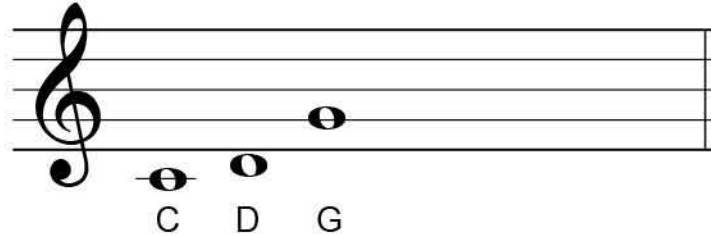

TOPLAYROCK
COM

Guitar

C_{SUS2}
CHORD

Chord Type: **suspended second**

Notes: **C D G**

Formula: **1 2 5**